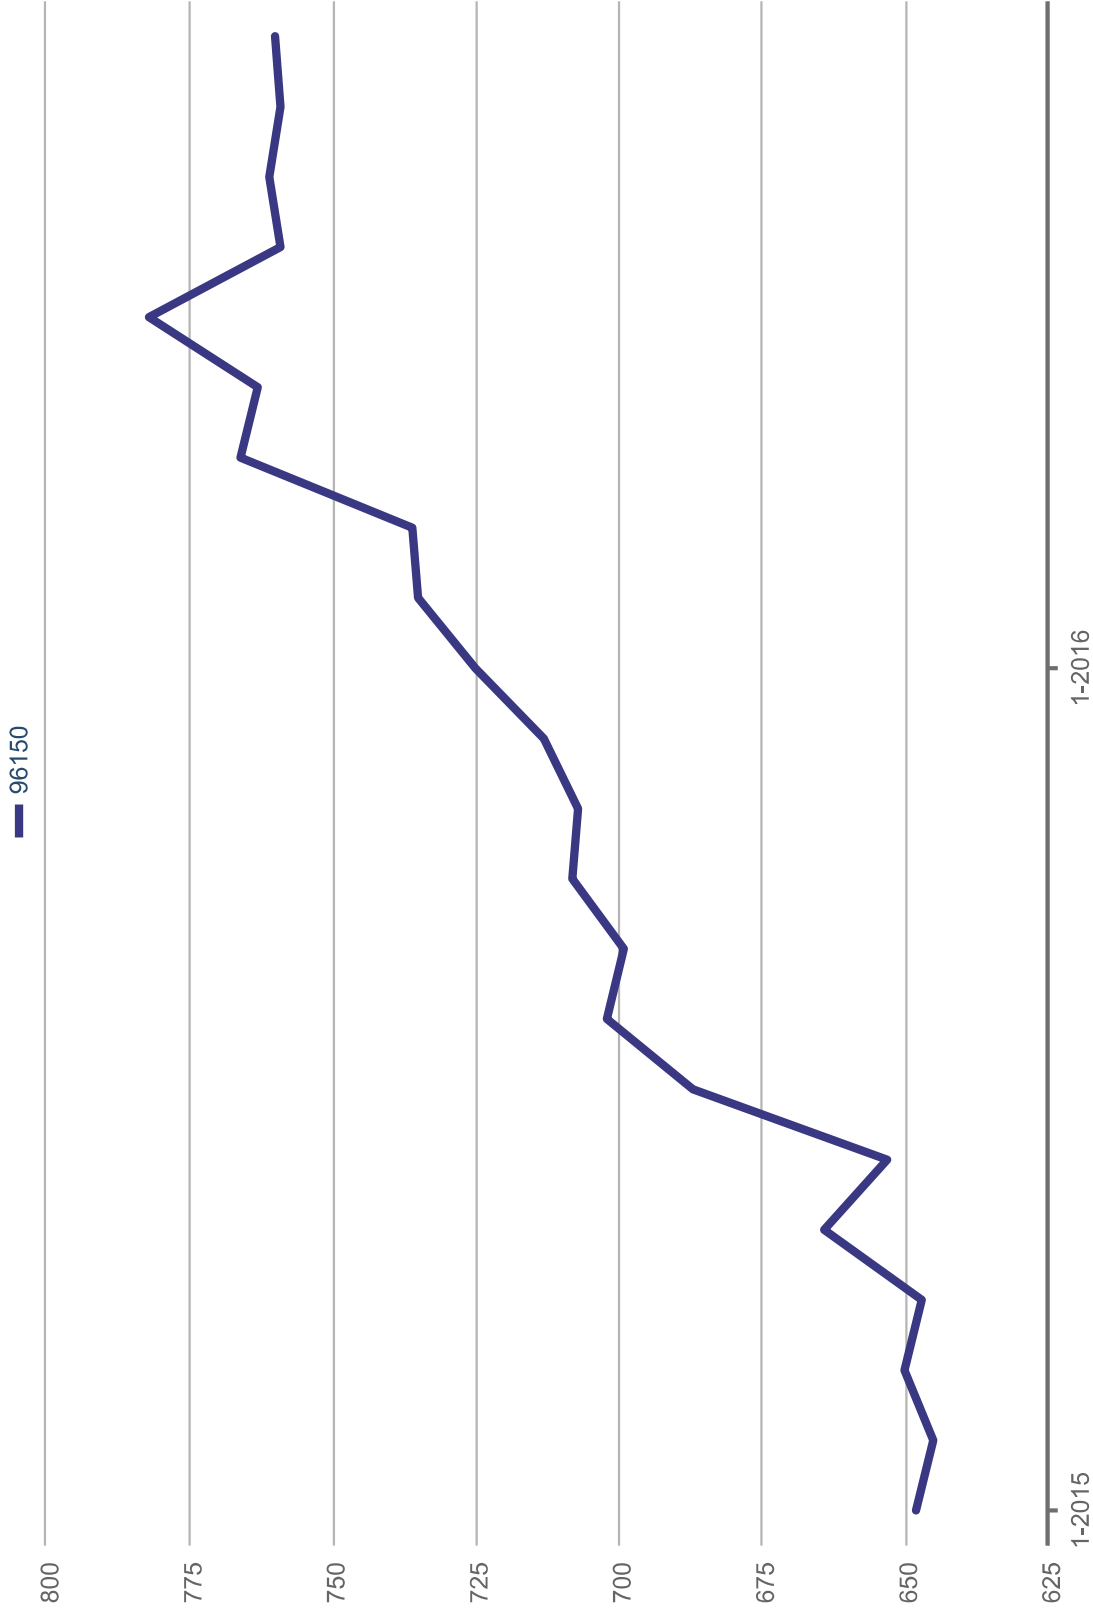

Jen Spina

Chase Int'l South Tahoe Realty

Cell: 5303149221

dougrosnertahoe@gmail.com

Pending Sales

Each data point is 12 months of activity. Data is from November 17, 2016.

All data from the South Tahoe Association of REALTORS® MLS. Data deemed reliable but not guaranteed. InfoSparks © 2016 ShowingTime.